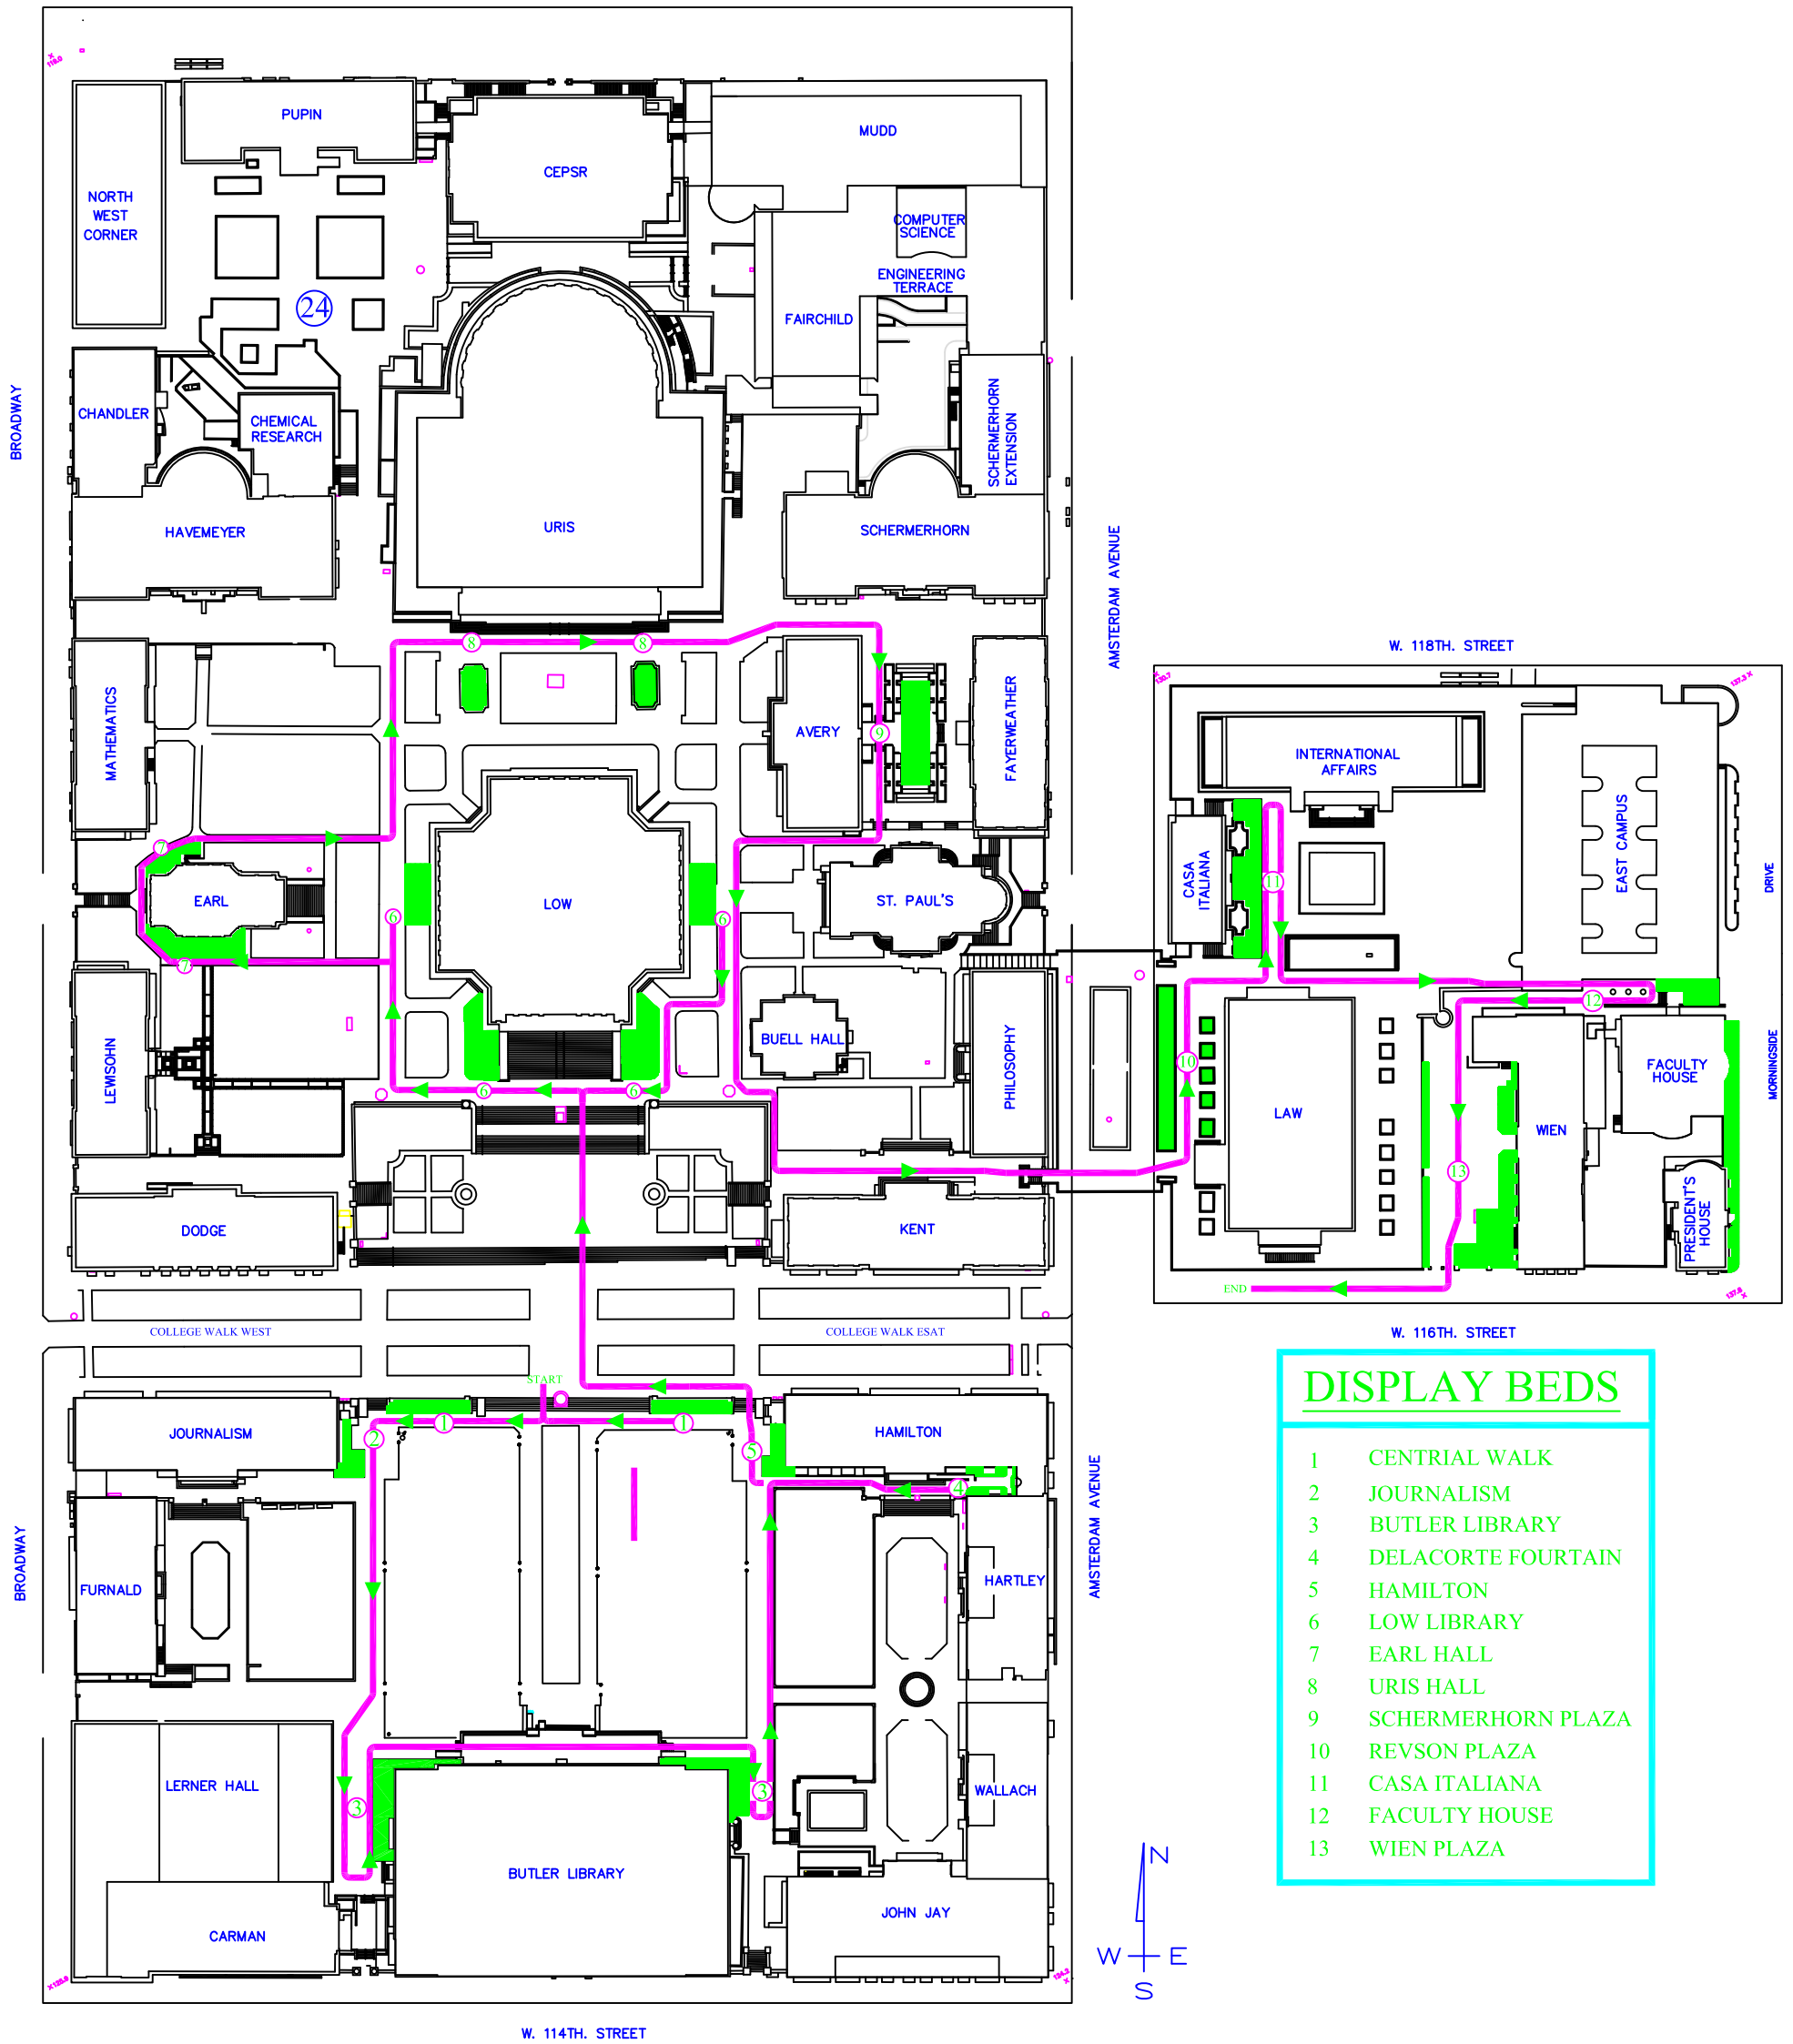

W. 120TH. STREET

- DISPLAY BEDS**
- 1 CENTRAL WALK
 - 2 JOURNALISM
 - 3 BUTLER LIBRARY
 - 4 DELACORTE FOUNTAIN
 - 5 HAMILTON
 - 6 LOW LIBRARY
 - 7 EARL HALL
 - 8 URIS HALL
 - 9 SCHERMERHORN PLAZA
 - 10 REVSON PLAZA
 - 11 CASA ITALIANA
 - 12 FACULTY HOUSE
 - 13 WIEN PLAZA

COLUMBIA UNIVERSITY
 IN THE CITY OF NEW YORK
 FACILITIES MANAGEMENT - PLANT ENGINEERING

DRAWING TITLE:
PLANTER BOXES
DISPLAY BEDS